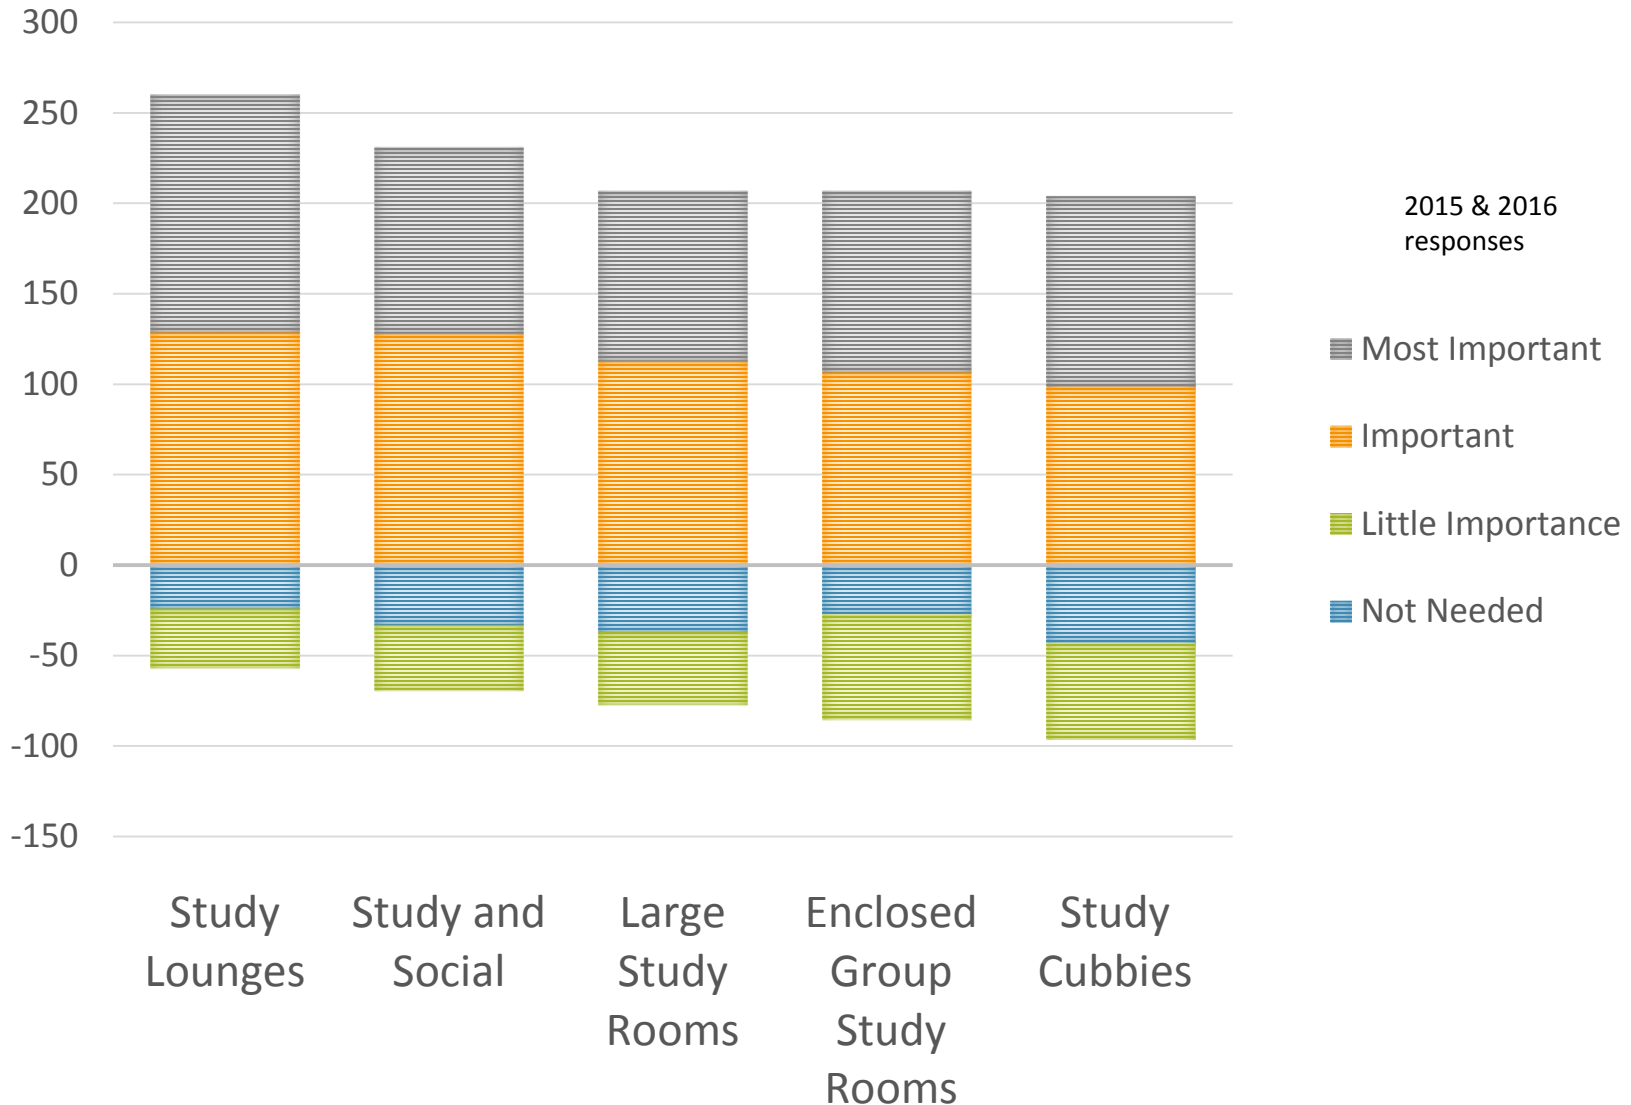

2014-15 and 2015-16

STUDENT SURVEY RESULTS

How do you spend your time on campus while outside of class?

Please rank which spaces you would like to see more of on campus.

Overall how satisfied are you with the classroom environment?

On an average week, how many hours are you on campus while NOT in class?