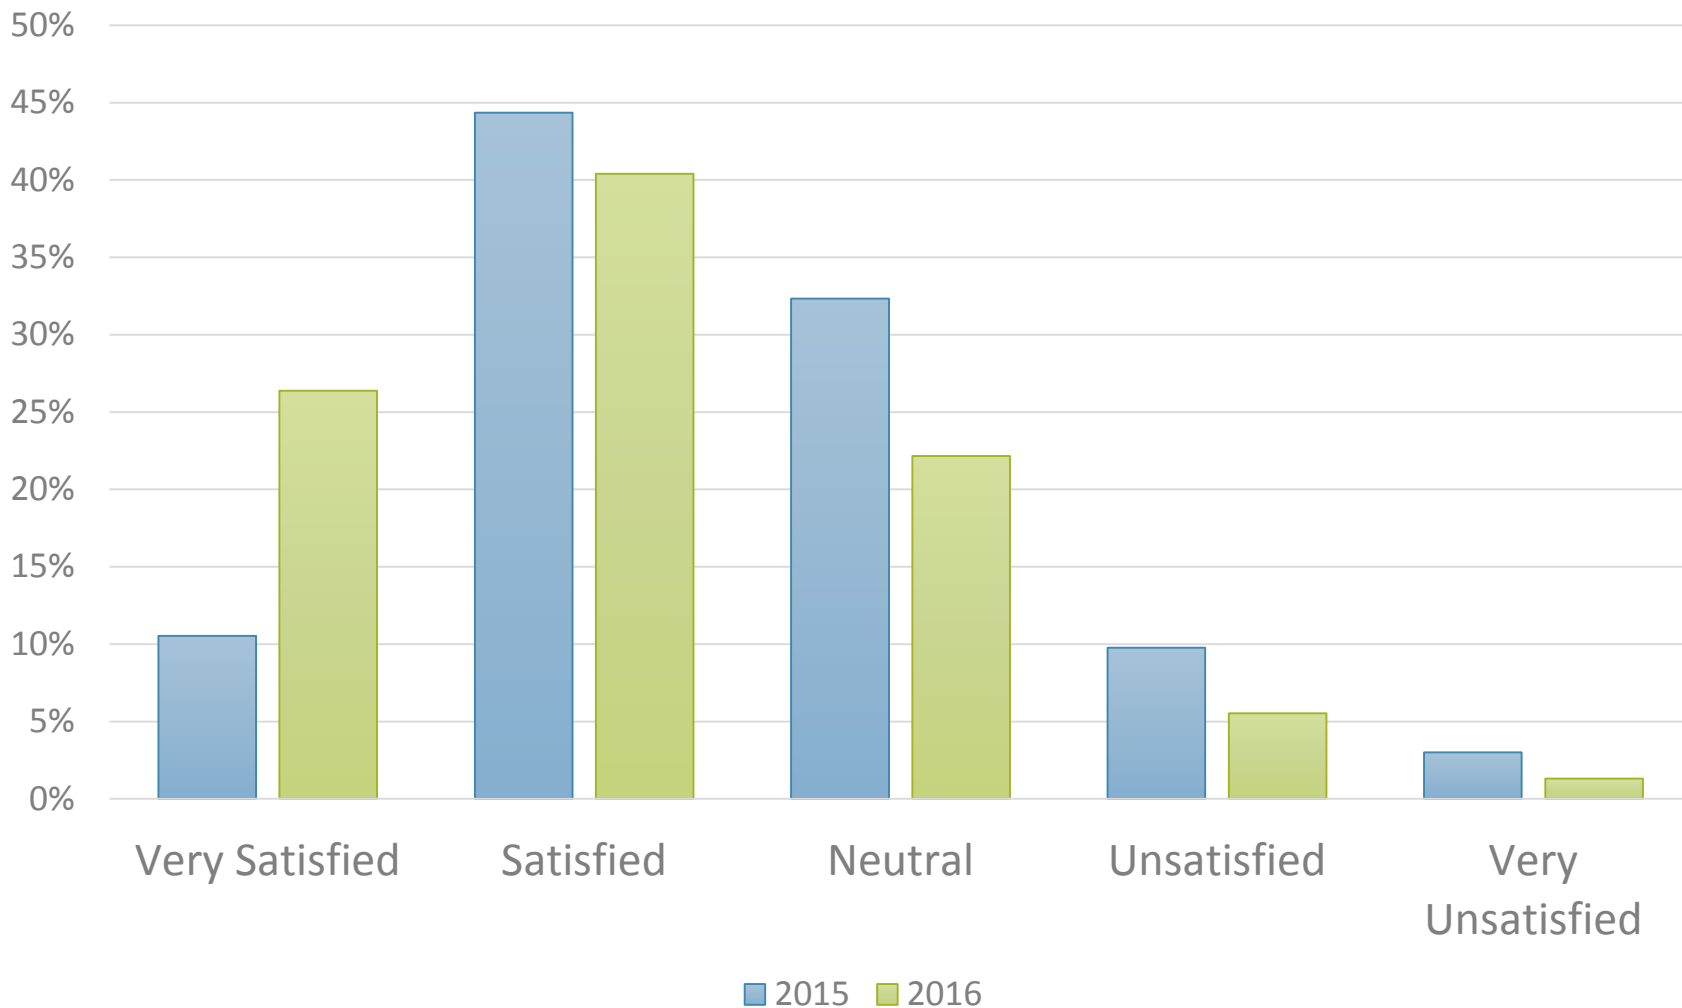

2014-15 and 2015-16

STUDENT SURVEY RESULTS

How do you spend your time on campus while outside of class?

Please rank which spaces you would like to see more of on campus.

Overall how satisfied are you with the classroom environment?